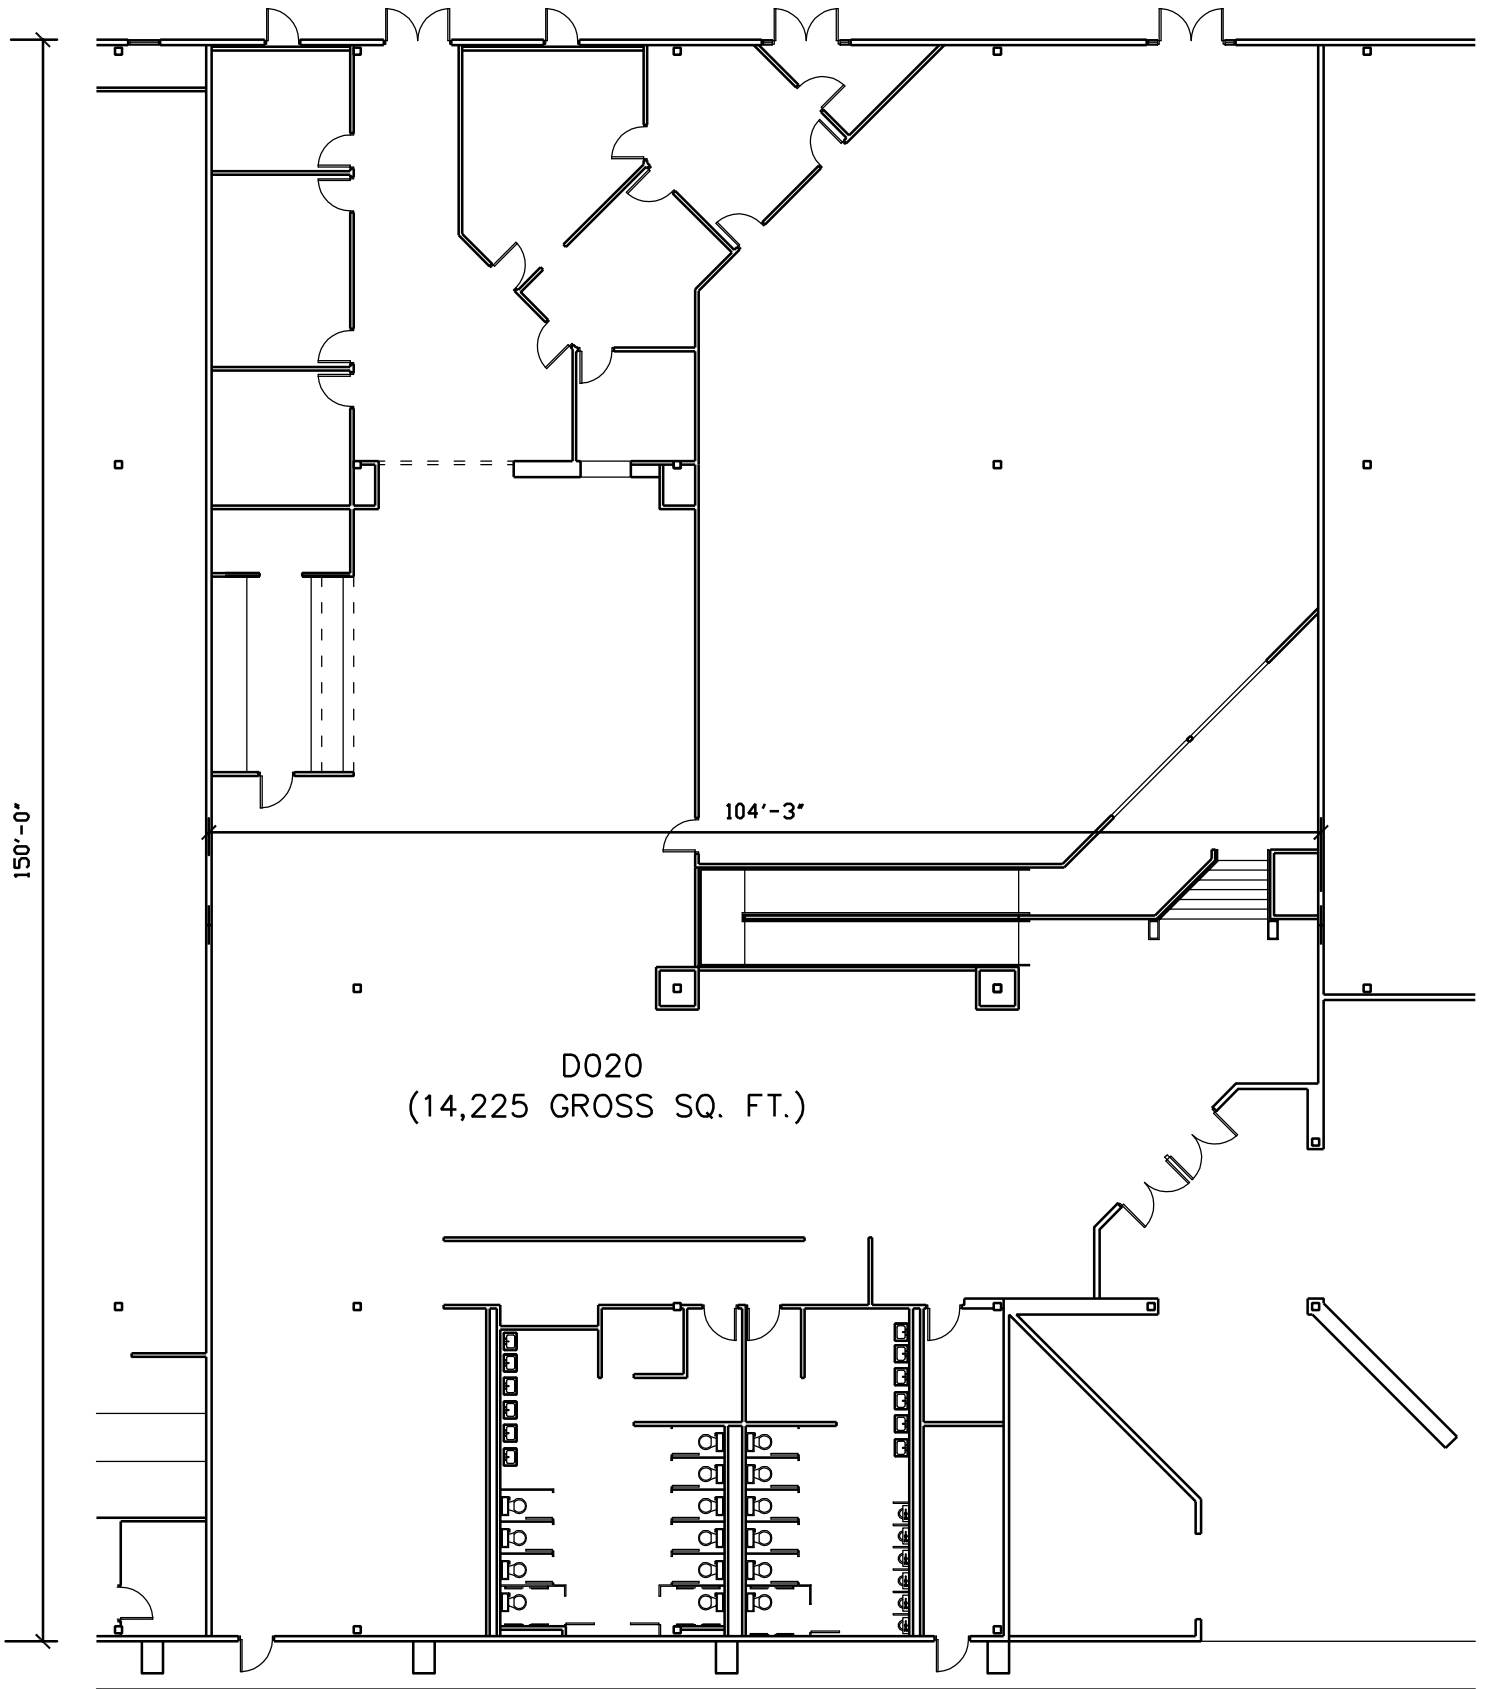

150'-0"

D020
(14,225 GROSS SQ. FT.)

BUILDING "D" SUITE 020